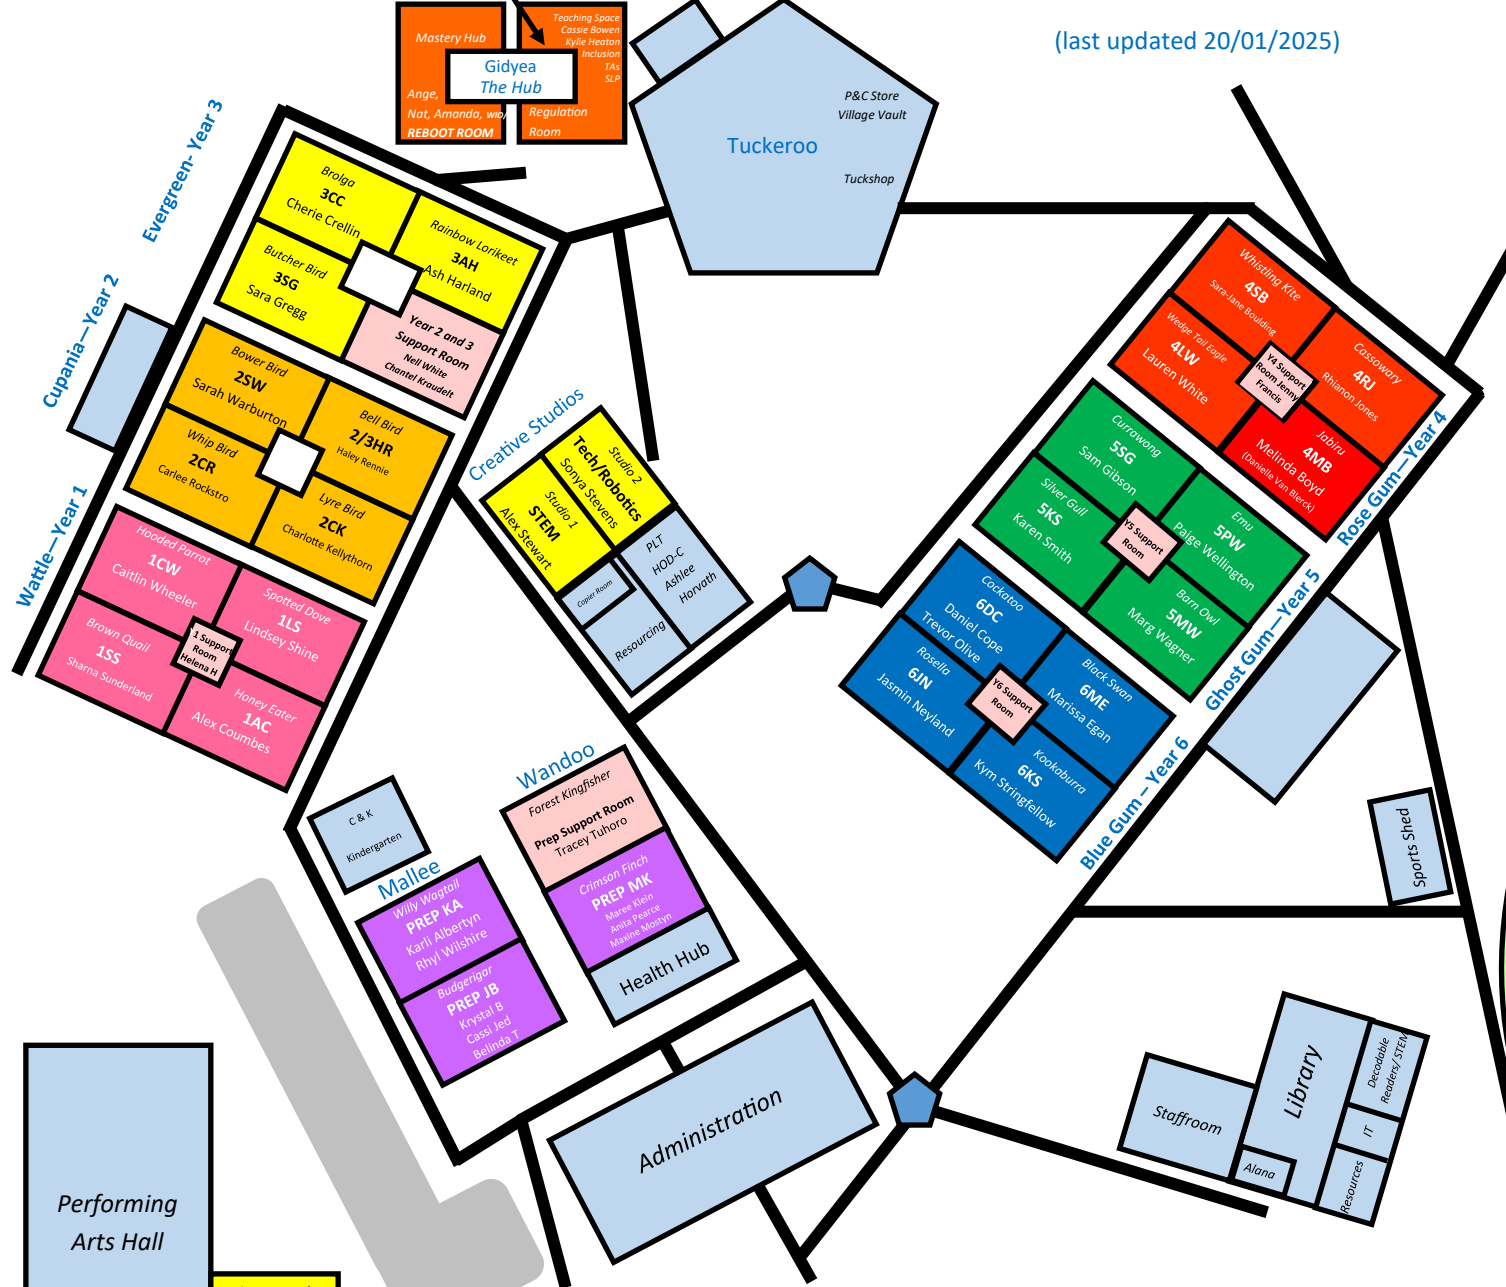

# NVSS - School Map 2025

(last updated 20/01/2025)

**Inclusion Teachers**  
 Tracey Tuhoro  
 Helena Humphrey  
 Narelle White  
 Chantel Kraudelt  
 Jenny Francis  
 Lauren McCaughey  
 Rachel Pevy

**Facilities Shed**  
 Ray Wright

**Trashing Space**  
 Cassie Bowen  
 Kylie Heaton  
 Inclusion  
 TAS  
 SLA

**Mastery Hub**  
 Ange,  
 Nat, Amanda, w  
**REBOOT ROOM**

**Gidyea The Hub**

**Regulation Room**

**Specialist Precinct**

Moreton <b>JAPANESE</b> Wayne Brooke	Bribie <b>HPE</b> Classroom Ian Scrimgeour
Fraser <b>MUSIC</b> Cathy Neumann	Stradbroke <b>HPE</b> Classroom Trevor Olive
Russell <b>PCYC</b>	Sea Eagle Available for group work 8:50-2:50 <b>PCYC</b>
St Helena <b>PCYC</b>	Albatross <b>PCYC</b>